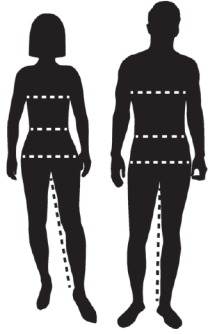

# SIZE CHART

### How to order correct size

From the appropriate chart below, order the Badger Sportswear label size letter that corresponds to the range that includes the actual body measurements in inches.

### How to measure

**Bust/Chest:** With arms relaxed at sides, measure around the body at the fullest part of the bust/ chest, keeping the tape parallel to the floor.

**Waist:** Measure around the body (not on top of clothing) at the waist level. Hip: With feet together, measure around the fullest part at the hip level, keeping the tape parallel to the floor.

**Inseam:** With feet slightly apart, measure vertically from the top inside of the leg down to the ankle bone.

	SIZE LABEL	XS	S	M	L	XL	2XL	3XL	4XL	5XL
ADULT/ MEN'S	CHEST	32-34	34-36	38-40	42-44	46-48	50-52	54-56	58-60	62-64
	WAIST	26-28	28-30	32-34	36-38	40-42	44-46	48-50	52-54	56-58
	INSEAM	28	29	30	31	32	33	33	34	34
WOMEN'S	BUST	29-32	32-34	34-37	37-41	41-44	44-47			
	WAIST	24-26	26-28	28-31	31-34	34-37	37-40			
	HIP	33-36	36-38	38-41	41-44	44-47	47-50			
	INSEAM	28	28	29	29	30	30			
	SIZE LABEL	XS (6)	S (7/8)	M (10/12)	L (14)	XL (16)				
YOUTH	CHEST	24-26	26-28	28-30	30-32	32-34				
	WAIST	20-22	22-24	24-26	26-28	28-30				
	INSEAM	22	24	26	28	29				
GIRLS	BUST	22-24	24-26	26-28	28-30	30-32				
	WAIST	20-22	22-24	24-26	26-28	28-30				
	HIP	26-28	28-30	30-32	32-34	34-36				
	INSEAM	23	24	25	26	27				
	SIZE LABEL	2T	3T	4T						
TODDLER	CHEST	20-21	21-22	22-23						
	WAIST	20-21	21-22	22-23						
	INSEAM	14	15	16						